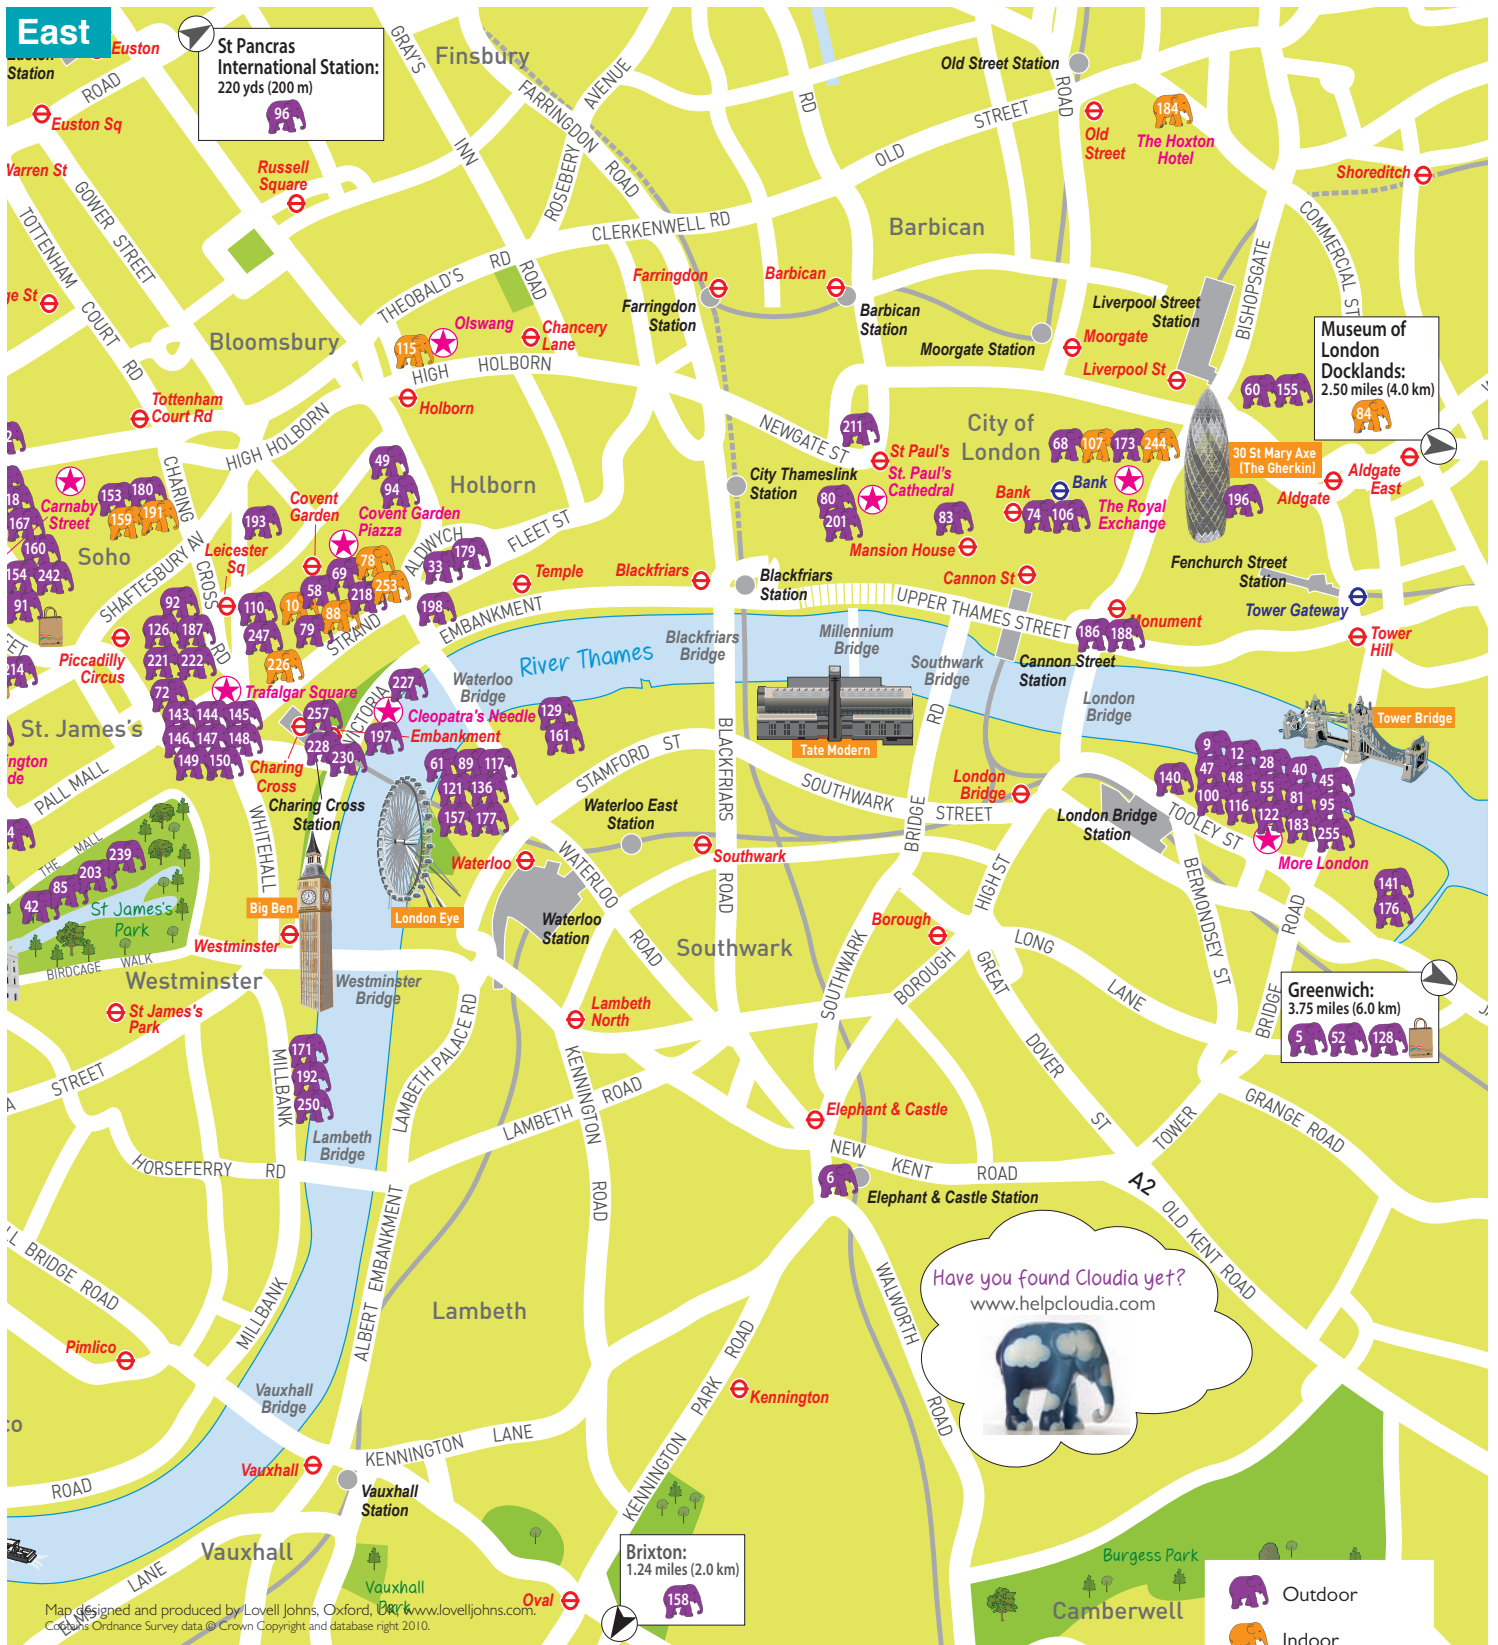

Elephant Parade

London 2010

ELEPHANT FAMILY ELEPHANT PARADE®

-  Outdoor
-  Indoor
-  Happy Herd
-  Elephant Parade Shop

Elephant Parade London 2010

ELEPHANTFAMILY ELEPHANT PARADE®

Map designed and produced by Lovell Johns, Oxford, UK www.lovelljohns.com.
 Contains Ordnance Survey data © Crown Copyright and database right 2010.