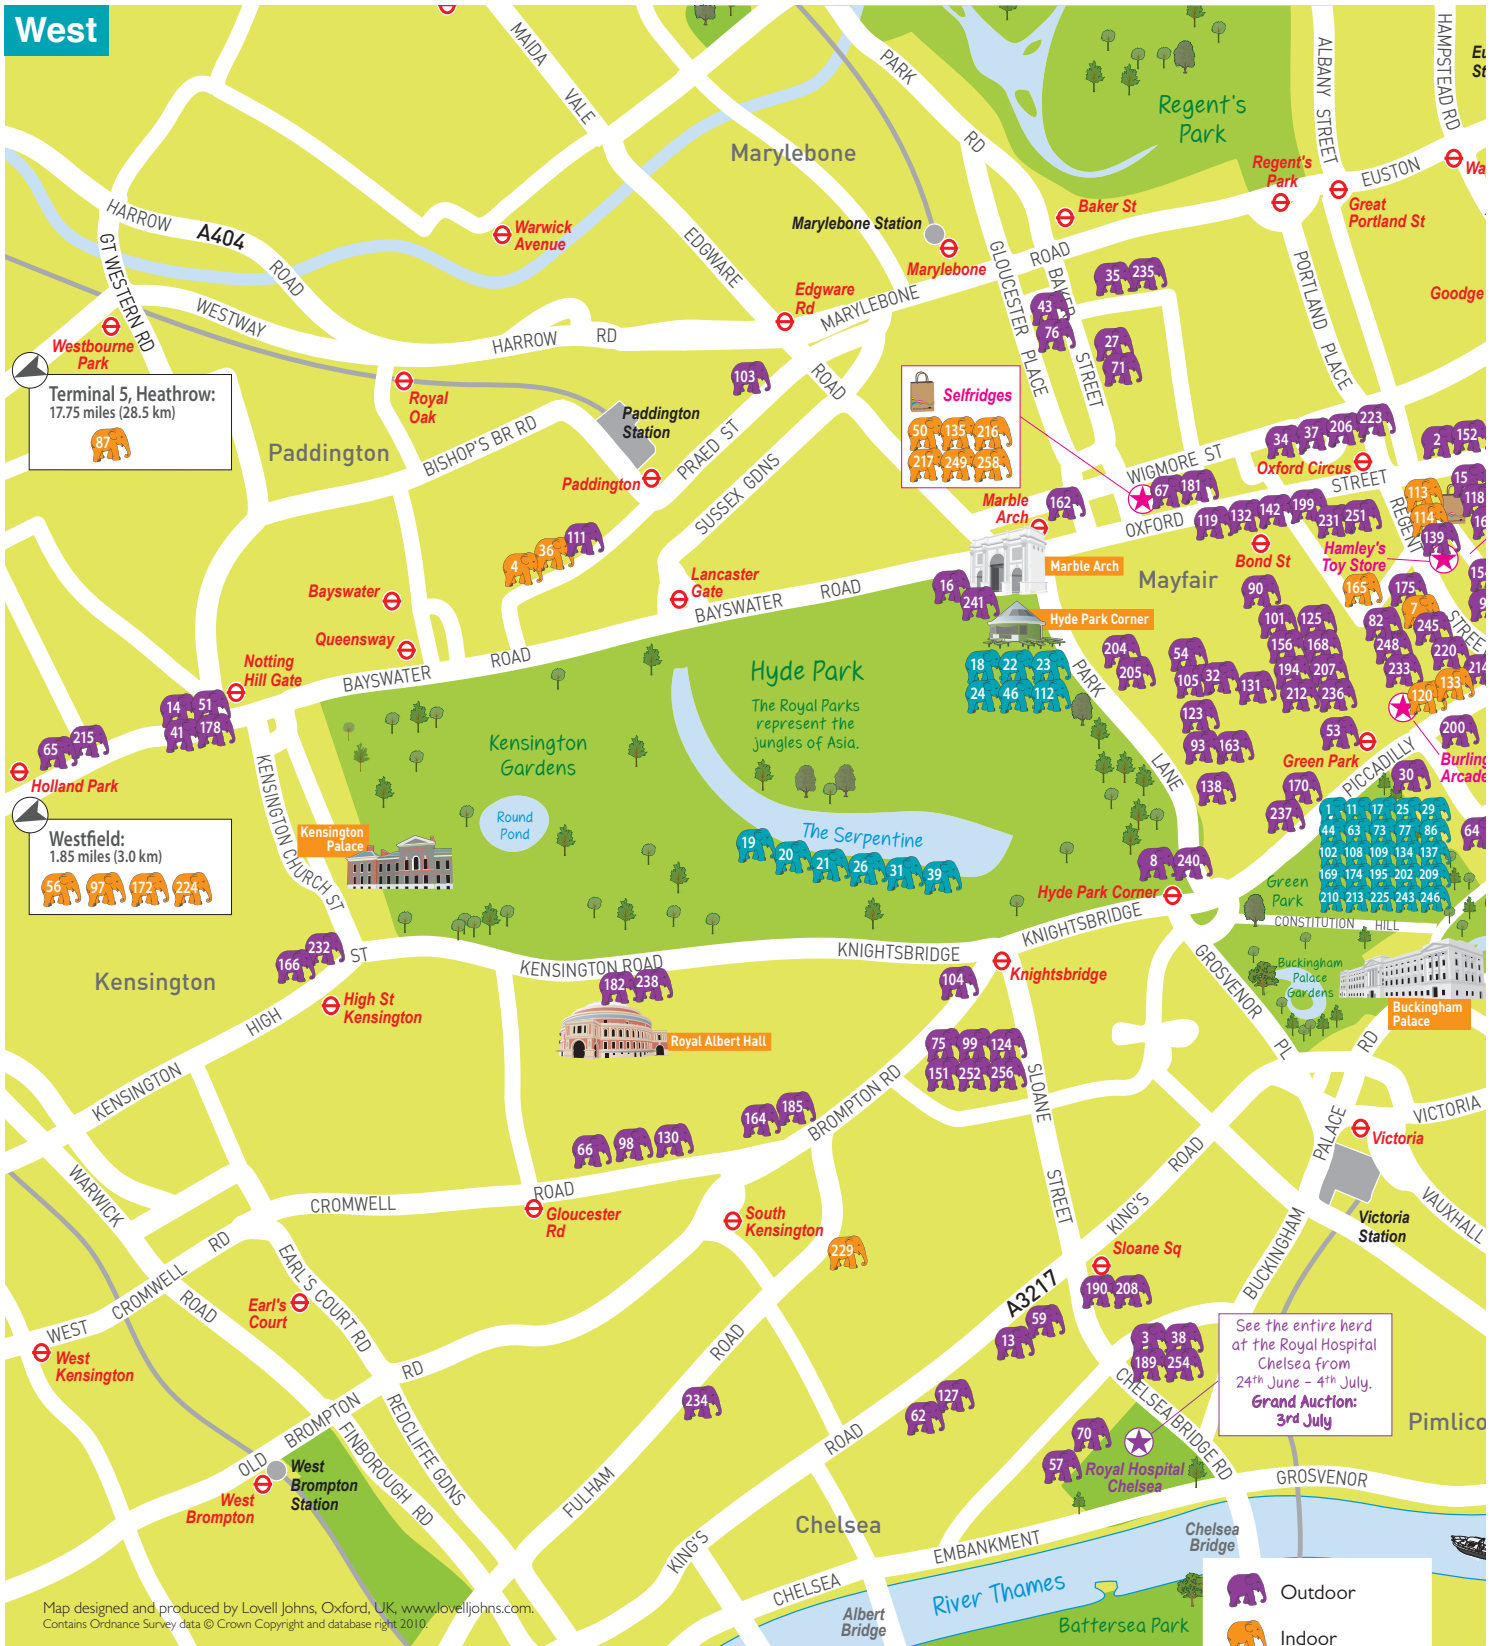

- Outdoor
- Indoor
- Happy Herd
- Elephant Parade Shop