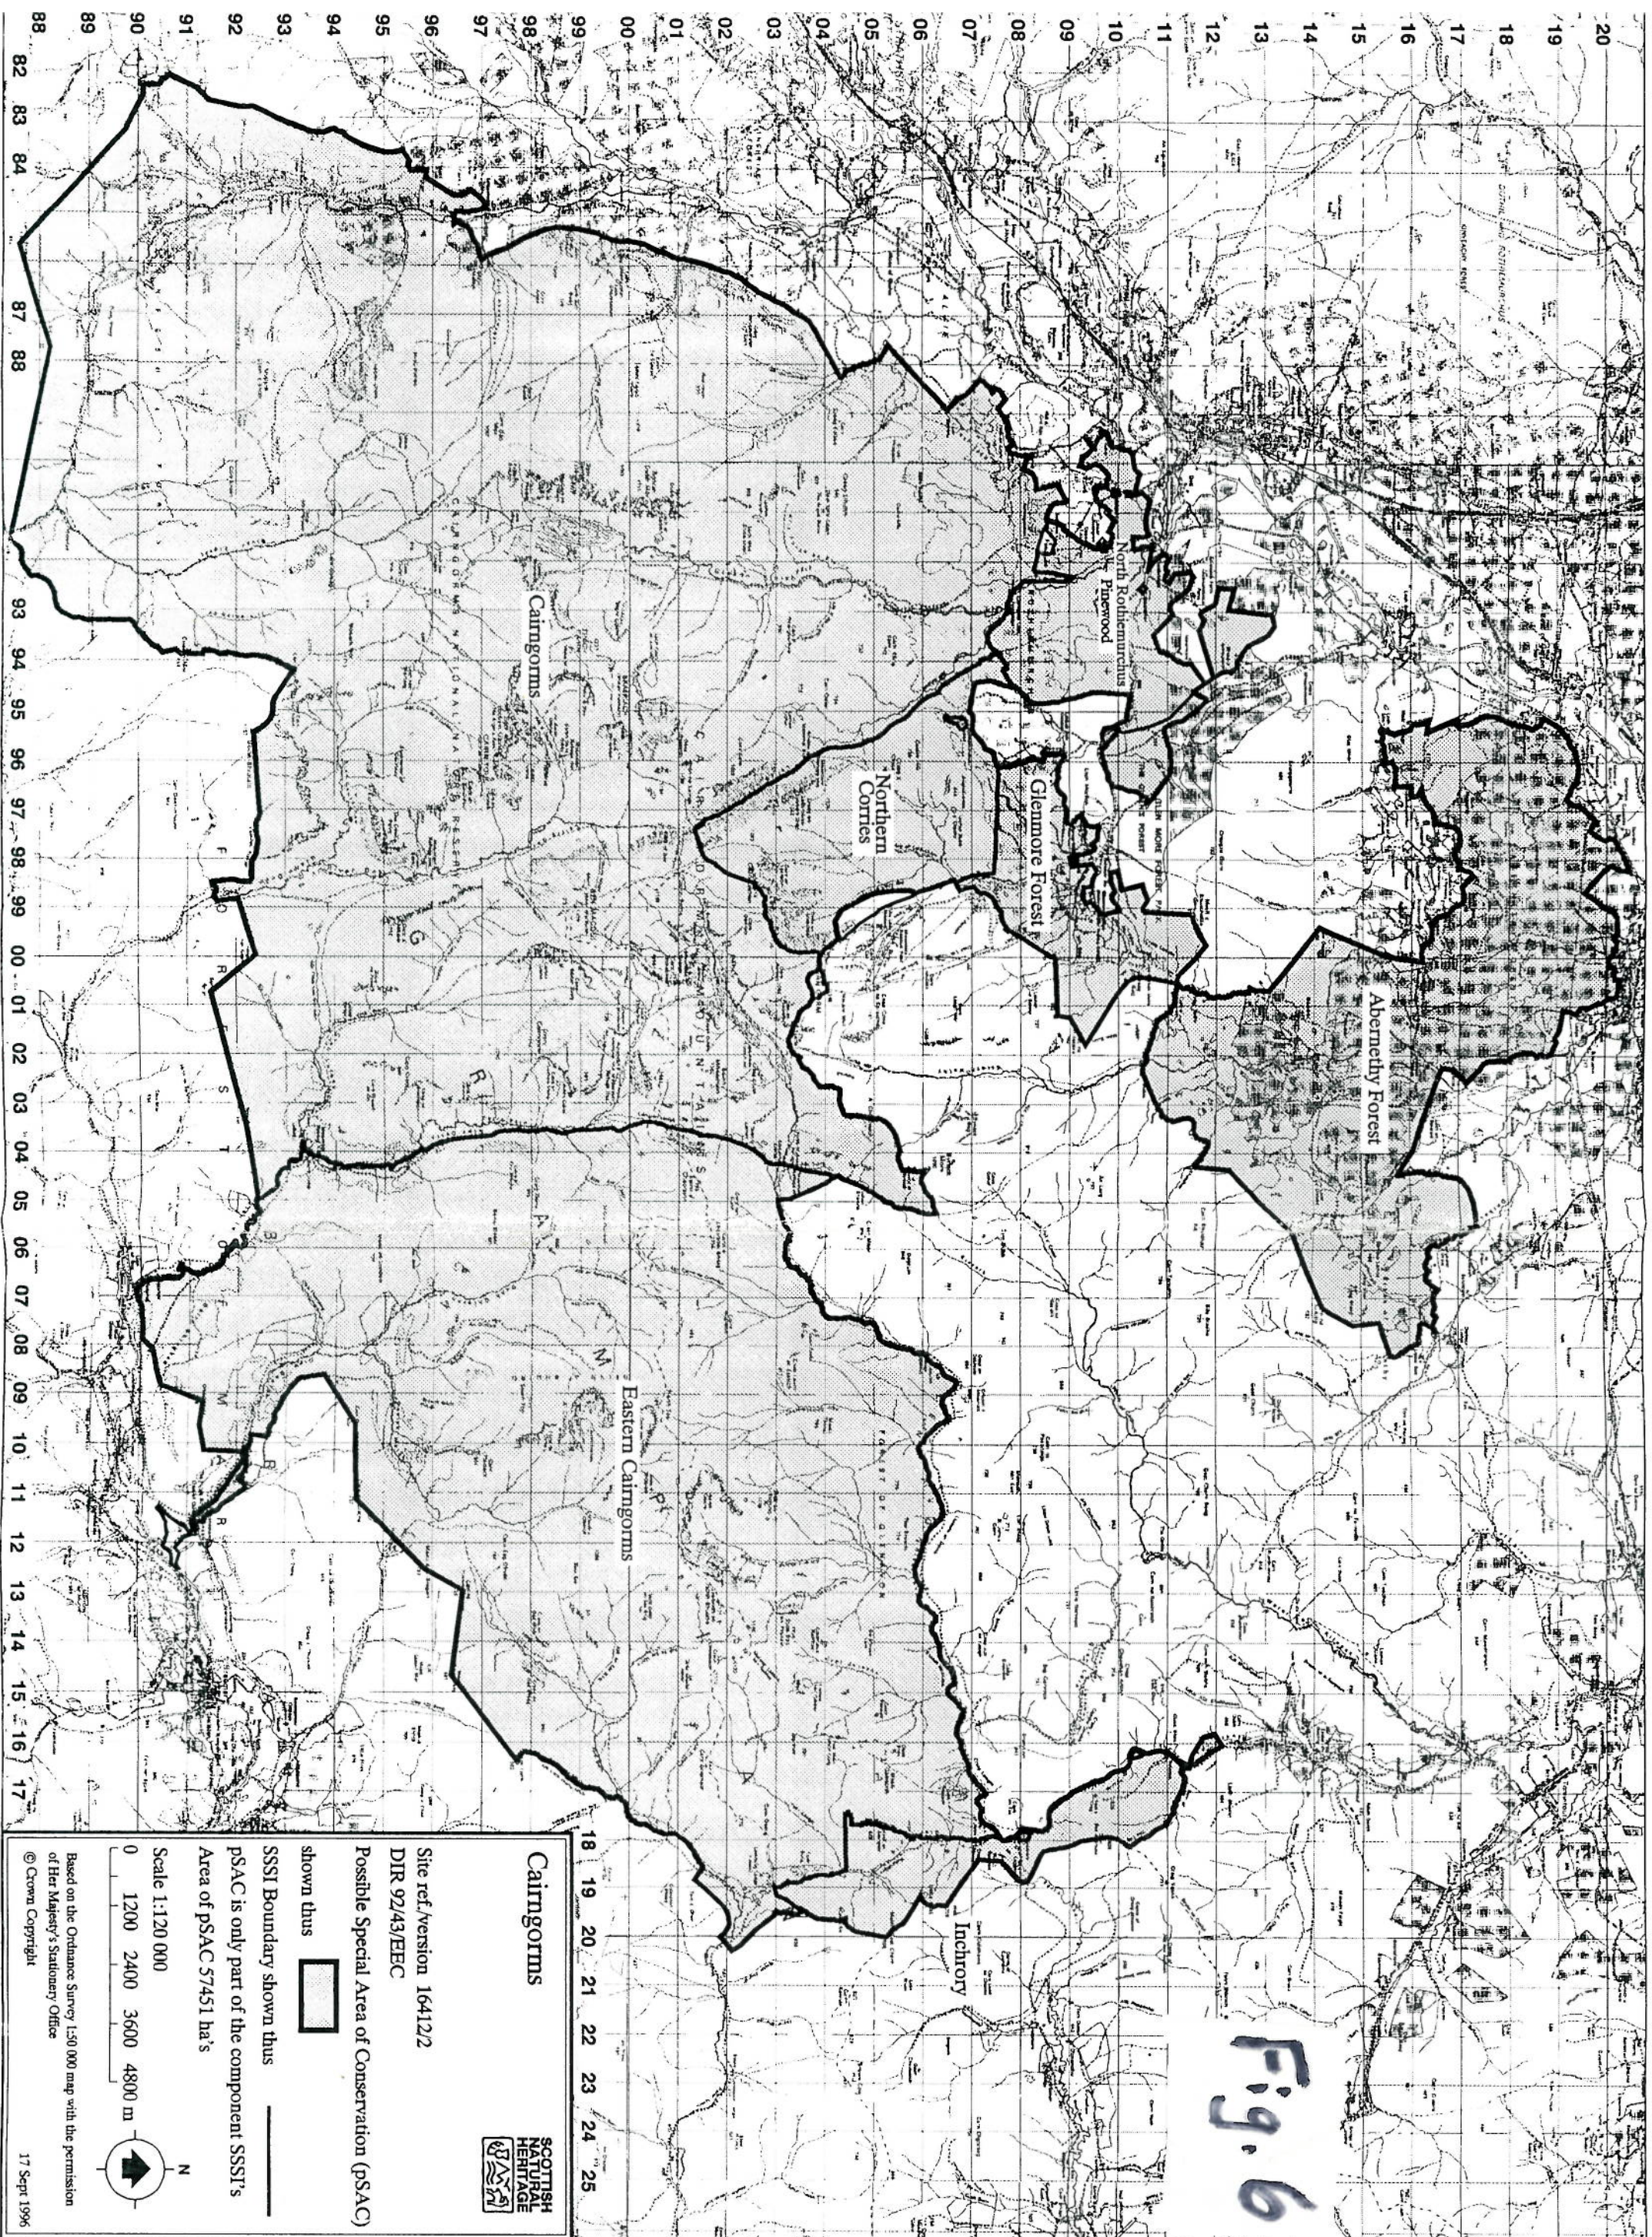

Fig. 4
GLENMORE FOREST PSSSI
 HIGHLAND

SCOTTISH NATURAL HERITAGE
 Site boundary thus
 Scale 1:25000
 0 750m
 Gnd North

Based on the permission of Her Majesty's Stationery Office. No.GD03006G
 Ordnance Survey 1:10000 map with
 Crown Copyright
 SNH 10 Ullapool Terrace Edinburgh

Fig. 6

Cairngorms

Site ref./version 164122
DIR 92/43/EHC

Possible Special Area of Conservation (PSAC)
shown thus 

SSSI Boundary shown thus 

PSAC is only part of the component SSSI's
Area of PSAC 57451 ha's

Scale 1:120 000

0 1200 2400 3600 4800 m

Based on the Ordnance Survey 1:50 000 map with the permission
of Her Majesty's Stationary Office

© Crown Copyright 17 Sept 1996